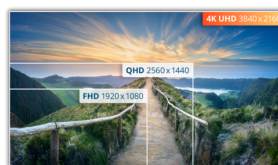

### UHD (4K) Resolution

4K Ultra High-Definition (3840 x 2160) resolution delivers ultra-crisp picture quality and allows users to see more on the screen at one time. This provides more screen 'real estate' and shows more detail for sharper and more brilliant images. Whether working on the next beautiful photo, or design, or even just used for productivity, users will marvel at the true, crisp image that only a UHD display can provide.