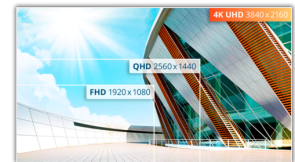

### UHD (4K) Resolution

4K Ultra High-Definition (3840 x 2160) resolution delivers ultra-crisp picture quality and allows users to see more on the screen at one time. This provides more screen 'real estate' and shows more detail for sharper and more brilliant images. Whether working on the next beautiful photo, or design, or even just used for productivity, users will marvel at the true, crisp image that only a UHD display can provide.