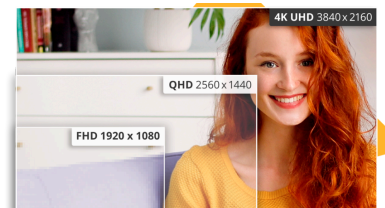

Adaptive sync
Adaptive Sync aligns your monitor's vertical refresh rate with the frame rate delivered by your GPU, making your gameplay and casual gaming experience even more fluid by eliminating stuttering, tearing and judder. This feature is also useful when enjoying videos and other visual media, for a smoother entertainment.

UHD (4K) Resolution
4K Ultra High-Definition (3840 x 2160) resolution delivers ultra-crisp picture quality and allows users to see more on the screen at one time. This provides more screen 'real estate' and shows more detail for sharper and more brilliant images. Whether working on the next beautiful photo, or design, or even just used for productivity, users will marvel at the true, crisp image that only a UHD display can provide.