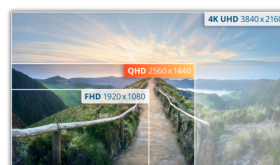

Thin and sleek 27" IPS monitor with stunning visual and wide viewing angles

The Q27V4EA boasts a 3-sides frameless and flat 27" IPS display with QHD resolution, into a minimal, compact design. Packed with features, this model includes easy-on-the-eye technologies like Flicker-Free and Low Blue Light, Adaptive Sync and 75Hz refresh rate.

QHD Resolution

With 2560 x 1440 resolution, Quad HD (QHD) offers superior picture quality and sharp imagery that reveals the finest details. The widescreen 16:9 aspect ratio provides plenty of space to spread out and work, plus allows you to enjoy games or movies in their original size.