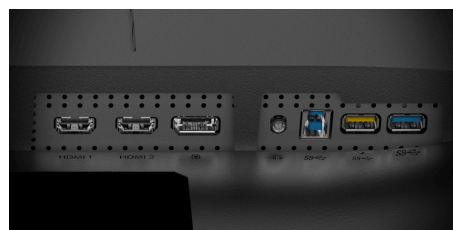

## 27" QHD flat IPS display for enhanced productivity in any office setting

The AOC Q27P3QW is a 27" flat-screen IPS monitor with an attractive three-sided ultrathin bezel design that will facilitate and enhance your workday. Enjoy the beauty and detail of QHD (2560 x 1440) resolution, wide viewing angles, and peak 350-nit brightness.

### IPS Panel

IPS panel ensures an excellent viewing experience with lifelike yet brilliant and accurate colours. Colours look consistent no matter from which angle you look at the display

**True-to-life collaboration and video calling**  
Video calling has never been so lifelike as with an embedded webcam with integrated microphone. Join forces with colleagues and clients from the comfort of your home or office with one simple solution!

### USB Hub

Built-in USB hubs in AOC's monitors bring ease of use and practicality to your desk. Side mounted ports are easily reachable without even looking at them; negating time wasted searching the backside of a PC case to find a free USB port.