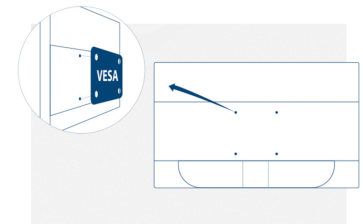

Kensington Lock is an anti-theft system, comprising a metal-reinforced hole in the body of the respective device, to use with a metal cable secured with a key/lock system. Kensington locks enable you to secure your AOC monitor during a LAN event, an organisation, or wherever you carry it.