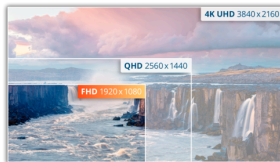

## 27" IPS FHD panel for boosting productivity at home, with USB-C and PD65W

The AOC 27V5CE is a three-side frameless monitor powered by a 27" IPS panel with FHD resolution for a great viewing experience, ready to boost your productivity with USB-C with Power Delivery up to 65W, 4 USB ports & HDMI.

### FHD Resolution

Want to watch a Blu-ray movie in full quality, enjoy games in high resolution or read crisp text in office applications? Thanks to its Full HD resolution of 1920 x 1080 pixels, this monitor lets you do just that. Whatever you are viewing, with Full HD it will be displayed in rich detail without requiring a high-end graphics card or consuming a lot of your system's resources.