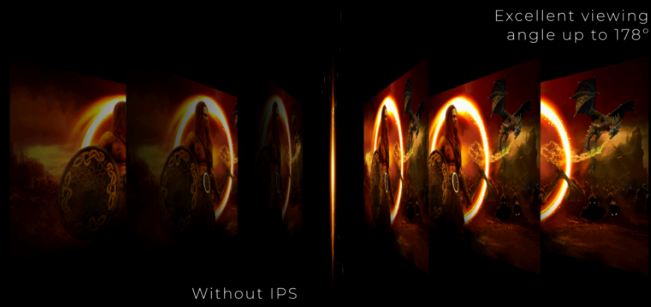

AGON
BY AOC

UNLEASH YOUR
POTENTIAL

POWERED BY

27G2U5/BK

LOW INPUT LAG

3 SIDED
FRAMELESS

IPS WIDE VIEW

Perfect companion for casual gaming on a 27" display, with 75 Hz refresh rate, 1 ms MPRT response time and FreeSync. Experience rich, vivid and accurate colours on the monitor's IPS panel.

- **Minimal bezel distraction for the ultimate battle station**
- **IPS Panel**
- **75Hz Refresh Rate**
- **Height adjustable Stand**
- **Speakers**
- **Low Input Lag**

MINIMAL BEZEL DISTRACTION FOR THE ULTIMATE BATTLE STATION

Expand your view with multiple monitor set-up. The narrow border and frameless design offer the minimal bezel distraction for the ultimate battle station.

IPS PANEL

IPS panel ensures an excellent viewing experience with lifelike yet brilliant and accurate colours. Colours look consistent no matter from which angle you look at the display

GENERAL

Model Name	27G2U5/BK
Channel	Gaming
Product line	AOC Gaming
Design family	G2
Launch date (ETA)	10/31/2019
EAN	4038986187091

DISPLAY INFORMATION

Screen size (inch)	27.0
Screen size (cm)	68.58
Flat / Curved	Flat
Display hardness	3H
Pixel Pitch (mm)	0.2745
Panel resolution	1920x1080
Aspect ratio	16:9
Panel type	IPS