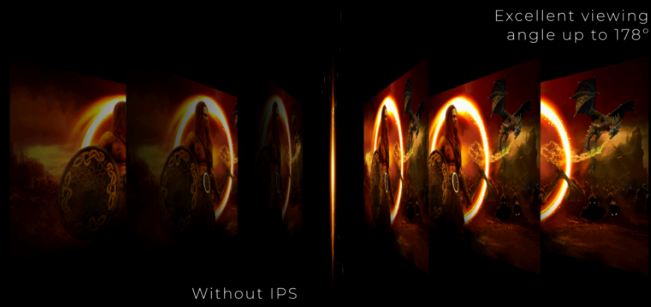

AGON
BY **AOC**

UNLEASH YOUR
POTENTIAL

POWERED BY

27G2U5/BK

LOW INPUT LAG

3 SIDED
FRAMELESS

IPS WIDE VIEW

Perfect companion for casual gaming on a 27" display, with 75 Hz refresh rate, 1 ms MPRT response time and FreeSync. Experience rich, vivid and accurate colours on the monitor's IPS panel.

- **Minimal bezel distraction for the ultimate battle station**
- **IPS Panel**
- **75Hz Refresh Rate**
- **Height adjustable Stand**
- **Speakers**
- **Low Input Lag**

MINIMAL BEZEL DISTRACTION FOR THE ULTIMATE BATTLE STATION

Expand your view with multiple monitor set-up. The narrow border and frameless design offer the minimal bezel distraction for the ultimate battle station.

IPS PANEL

IPS panel ensures an excellent viewing experience with lifelike yet brilliant and accurate colours. Colours look consistent no matter from which angle you look at the display