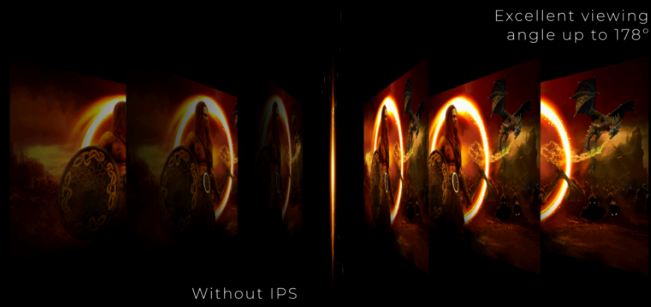

AGON
BY AOC

UNLEASH YOUR
POTENTIAL

POWERED BY

27G2U5/BK

LOW INPUT LAG

3 SIDED
FRAMELESS

IPS WIDE VIEW

Perfect companion for casual gaming on a 27" display, with 75 Hz refresh rate, 1 ms MPRT response time and FreeSync. Experience rich, vivid and accurate colours on the monitor's IPS panel.

- **Minimal bezel distraction for the ultimate battle station**
- **IPS Panel**
- **75Hz Refresh Rate**
- **Height adjustable Stand**
- **Speakers**
- **Low Input Lag**

MINIMAL BEZEL DISTRACTION FOR THE ULTIMATE BATTLE STATION

Expand your view with multiple monitor set-up. The narrow border and frameless design offer the minimal bezel distraction for the ultimate battle station.

IPS PANEL

IPS panel ensures an excellent viewing experience with lifelike yet brilliant and accurate colours. Colours look consistent no matter from which angle you look at the display