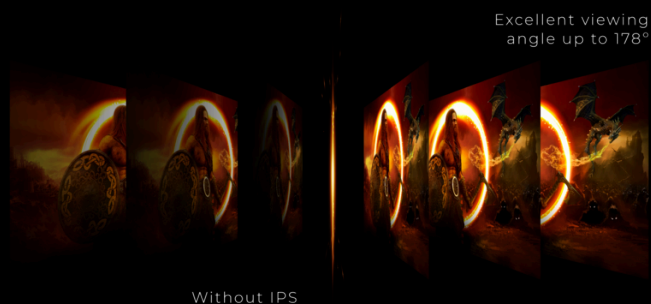

Without IPS

SPEAKERS

Built-in speakers make it easy to catch up with family, friends and colleagues. For movies, music, games and more, you'll enjoy quality audio without the hassle of connecting external speakers.