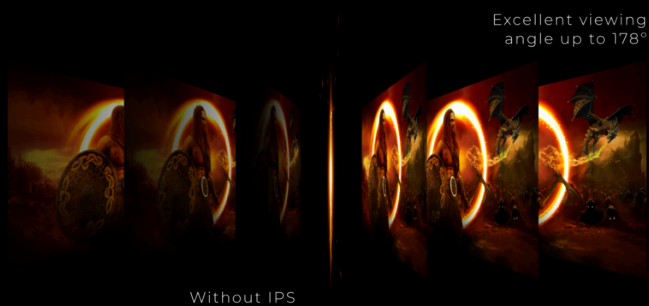

SPEAKERS

Built-in speakers make it easy to catch up with family, friends and colleagues. For movies, music, games and more, you'll enjoy quality audio without the hassle of connecting external speakers.