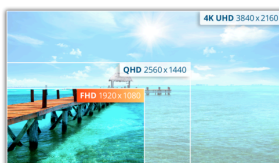

Sleek and super-thin design, flexible inputs, large 27" IPS panel with popping colours and eye-saving features

AOC's 27B2H is equipped with a 27", Full HD IPS panel with true-to-life colours. VGA and HDMI connections offer flexibility in source devices. The 27B2H is a good contender for multi-monitor setups thanks to VESA mount support, 3-side borderless design and wide viewing angles. Plus, it is equipped with LowBlue and FlickerFree technologies.

IPS Panel

IPS panel ensures an excellent viewing experience with lifelike yet brilliant and accurate colours. Colours look consistent no matter from which angle you look at the display

HDMI

HDMI (High-Definition Multimedia Interface) is supported by the current gaming consoles, current GPUs, set-top boxes, supporting the HDCP digital content protection system. HDMI 1.3-1.4b versions support up to 144 Hz refresh rate@1080p and 75 Hz@1440p, while HDMI 2.0-2.0b versions support 240Hz@1080p, 144Hz@1440p and 60 Hz@2160p (4K).

FHD Resolution

Want to watch a Blu-ray movie in full quality, enjoy games in high resolution or read crisp text in office applications? Thanks to its Full HD resolution of 1920 x 1080 pixels, this monitor lets you do just that. Whatever you are viewing, with Full HD it will be displayed in rich detail without requiring a high-end graphics card or consuming a lot of your system's resources.