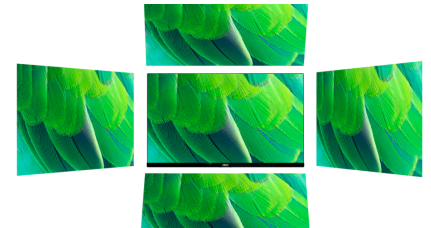

Stylish 23.8" IPS monitor with Full HD

The sleek, 3-sided frameless design of the 24E1Q allows seamless multi-monitor setups. Accurate, rich colours with IPS panel in Full HD. Versatile features including speakers & rich connectivity (VGA, HDMI and DP). Certified green.

Features

FHD Resolution

Want to watch a Blu-ray movie in full quality, enjoy games in high resolution or read crisp text in office applications? Thanks to its Full HD resolution of 1920 x 1080 pixels, this monitor lets you do just that. Whatever you are viewing, with Full HD it will be displayed in rich detail without requiring a high-end graphics card or consuming a lot of your system's resources.

Display Port

DisplayPort offers ultra-fast digital audio and video transmission without quality loss or input lag. Quickly and easily connect a range of devices to your screen, including your computer, laptop, media player, game console and more. It's perfect for professionals as well as the most demanding home users.

IPS Panel

IPS panel ensures an excellent viewing experience with lifelike yet brilliant and accurate colours. Colours look consistent no matter from which angle you look at the display

Low Blue Light

AOC Lowblue Light protects you from harmful blue light which, during long sessions, has been shown to cause eye strain, headaches, and sleeping disorders. Our Lowblue Light feature reduces the harmful wavelengths emitted without sacrificing color composition, setting the experience free from the worry of eye damage.